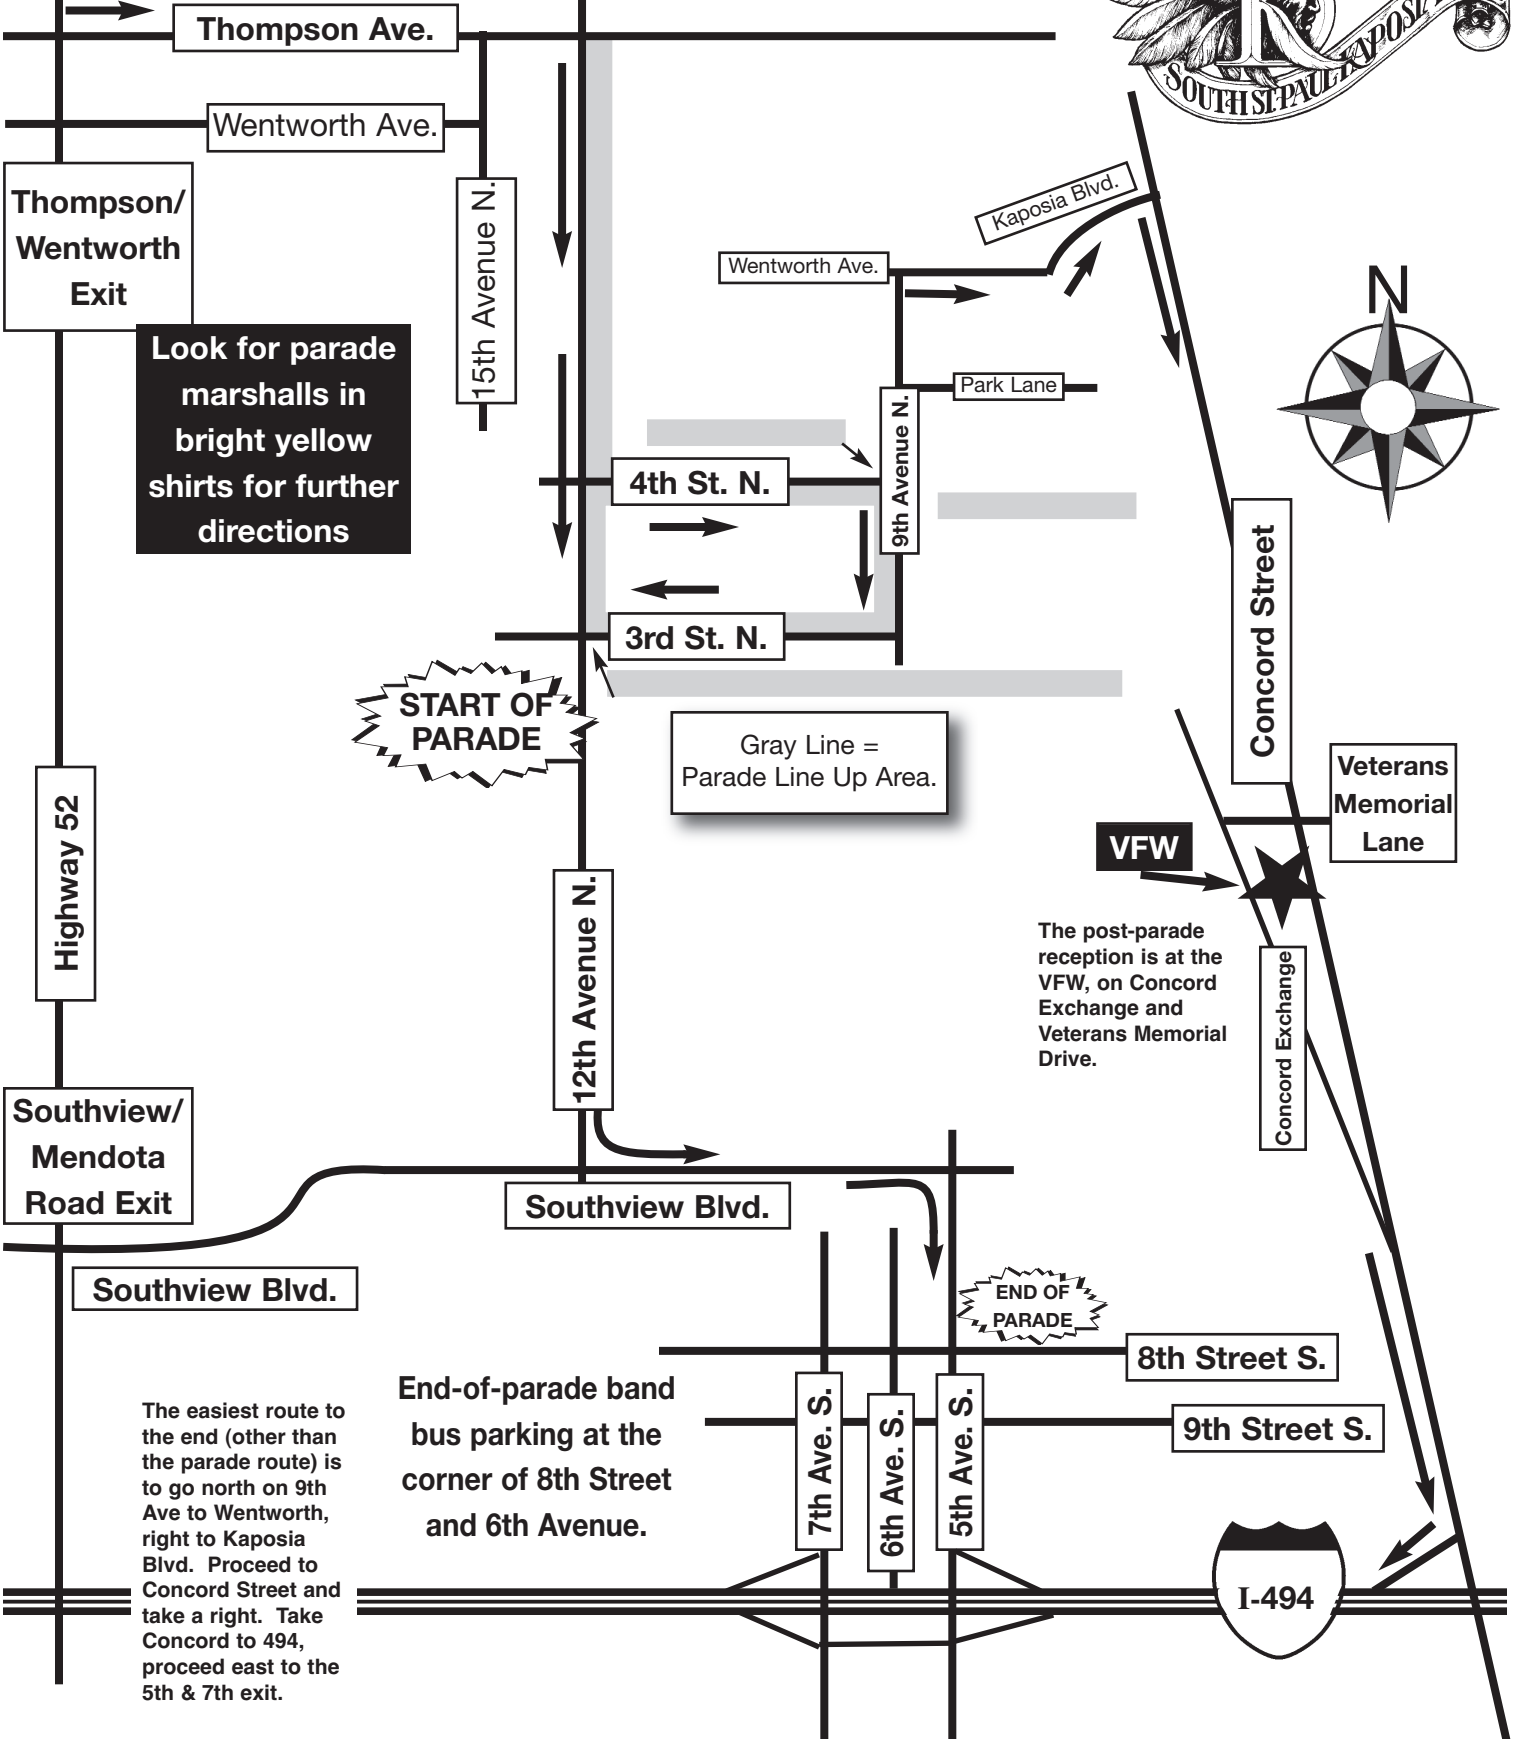

Take the Thompson/ Wentworth exit off Highway 52, east to 12th Avenue and turn south. Parade Marshalls will direct you to your spot.

Thompson/
Wentworth
Exit

Thompson Ave.

Wentworth Ave.

15th Avenue N.

Look for parade marshalls in bright yellow shirts for further directions

Concord Street

Veterans Memorial Lane

VFW

The post-parade reception is at the VFW, on Concord Exchange and Veterans Memorial Drive.

Concord Exchange

Highway 52

12th Avenue N.

Southview/
Mendota
Road Exit

Southview Blvd.

Southview Blvd.

END OF PARADE

8th Street S.

The easiest route to the end (other than the parade route) is to go north on 9th Ave to Wentworth, right to Kaposia Blvd. Proceed to Concord Street and take a right. Take Concord to 494, proceed east to the 5th & 7th exit.

End-of-parade band bus parking at the corner of 8th Street and 6th Avenue.

7th Ave. S.

6th Ave. S.

5th Ave. S.

9th Street S.