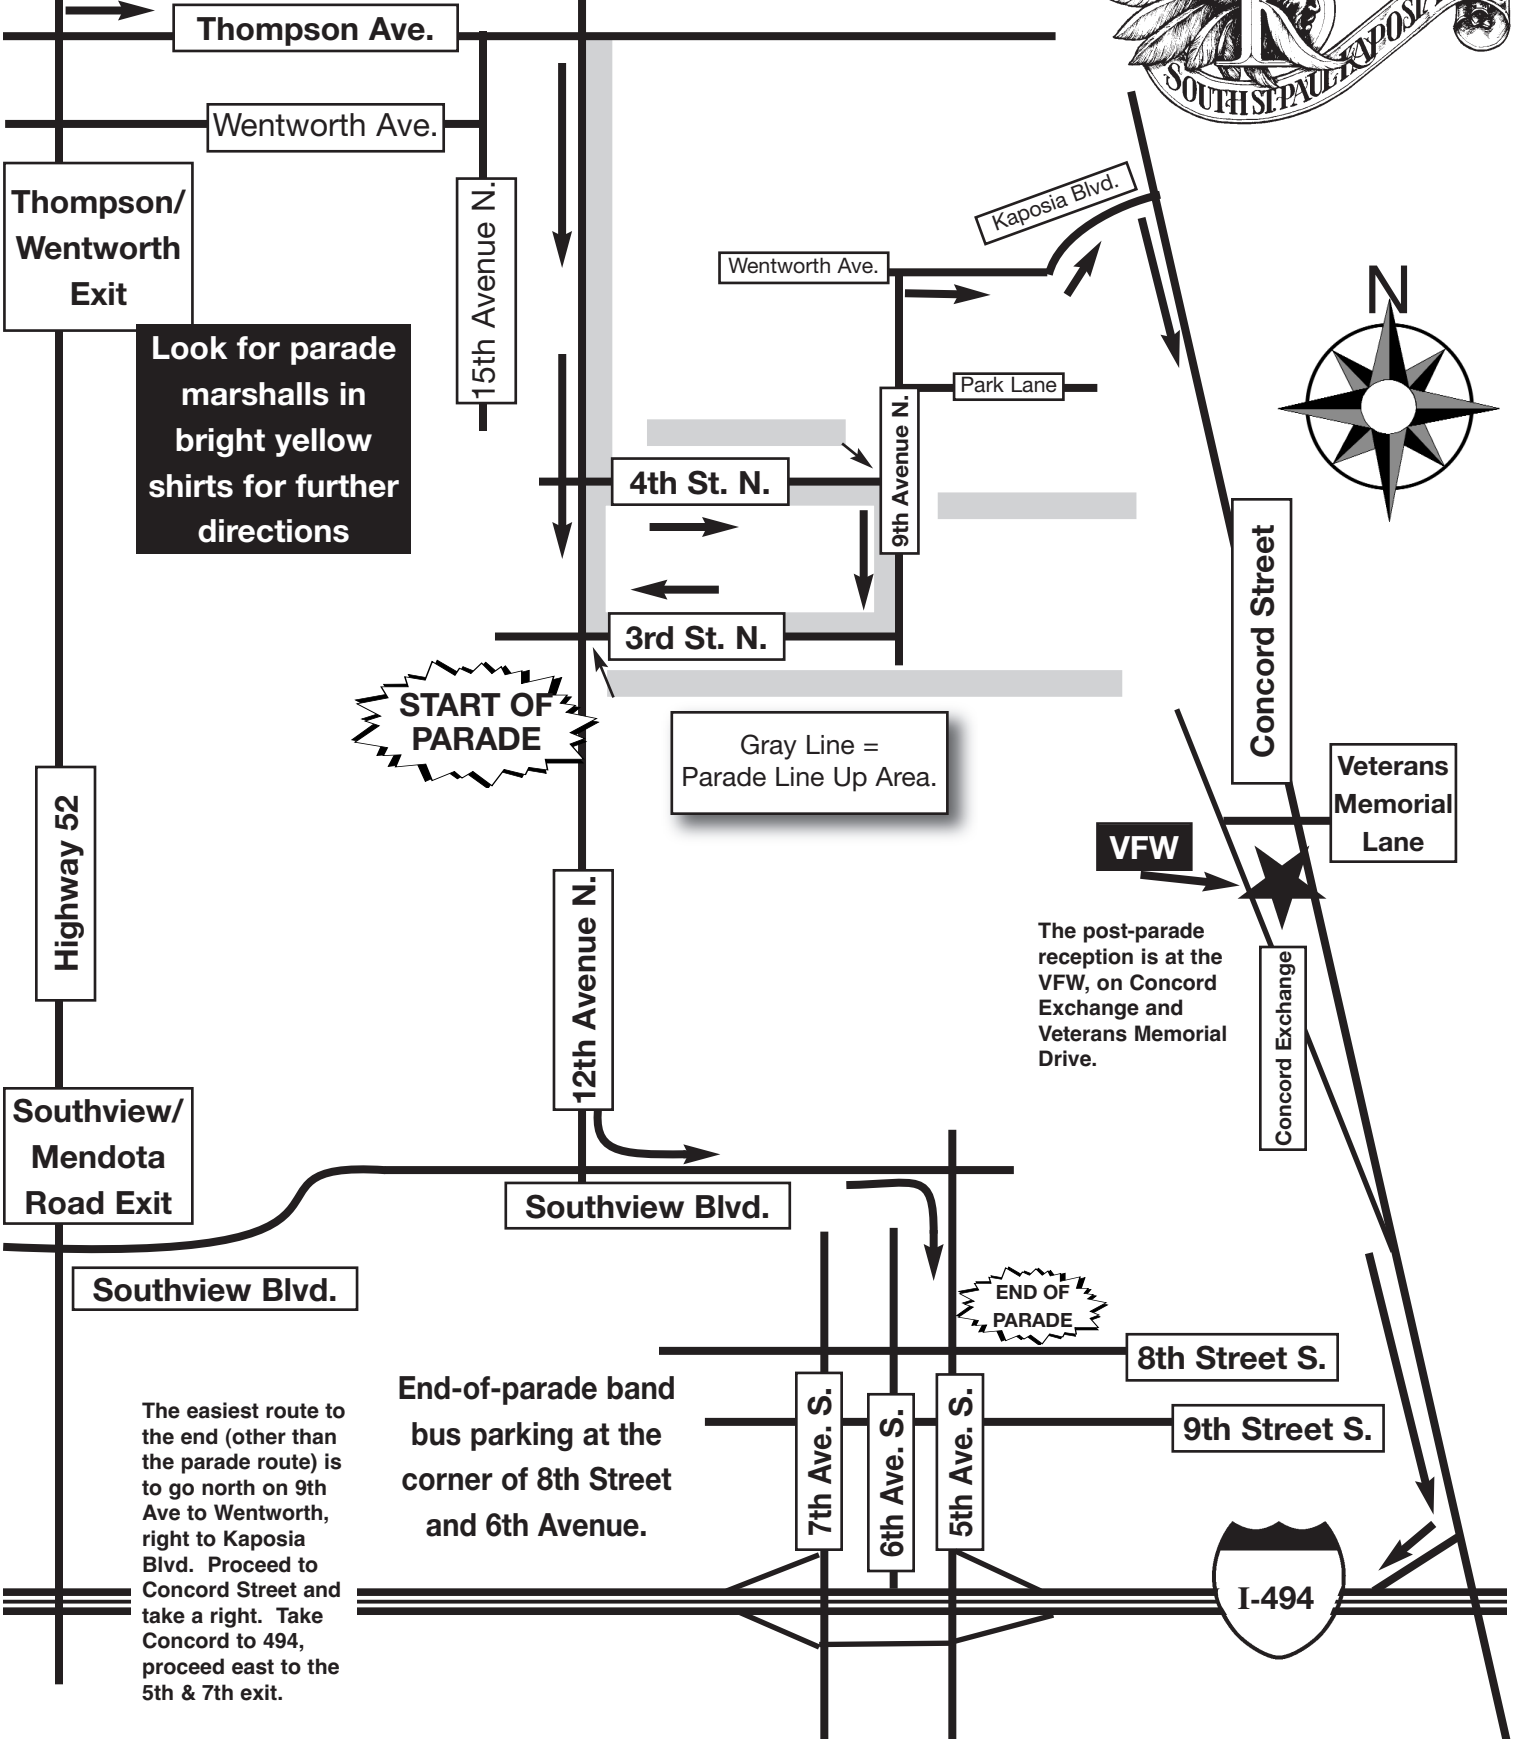

FRIDAY, JUNE 26, 2009

6:30 pm STEP OFF

Take the Thompson/ Wentworth exit off Highway 52, east to 12th Avenue and turn south. Parade Marshalls will direct you to your spot.

Look for parade marshalls in bright yellow shirts for further directions

START OF PARADE

Gray Line = Parade Line Up Area.

END OF PARADE

End-of-parade band bus parking at the corner of 8th Street and 6th Avenue.

The post-parade reception is at the VFW, on Concord Exchange and Veterans Memorial Drive.

Southview/ Mendota Road Exit

Southview Blvd.

The easiest route to the end (other than the parade route) is to go north on 9th Ave to Wentworth, right to Kaposia Blvd. Proceed to Concord Street and take a right. Take Concord to 494, proceed east to the 5th & 7th exit.