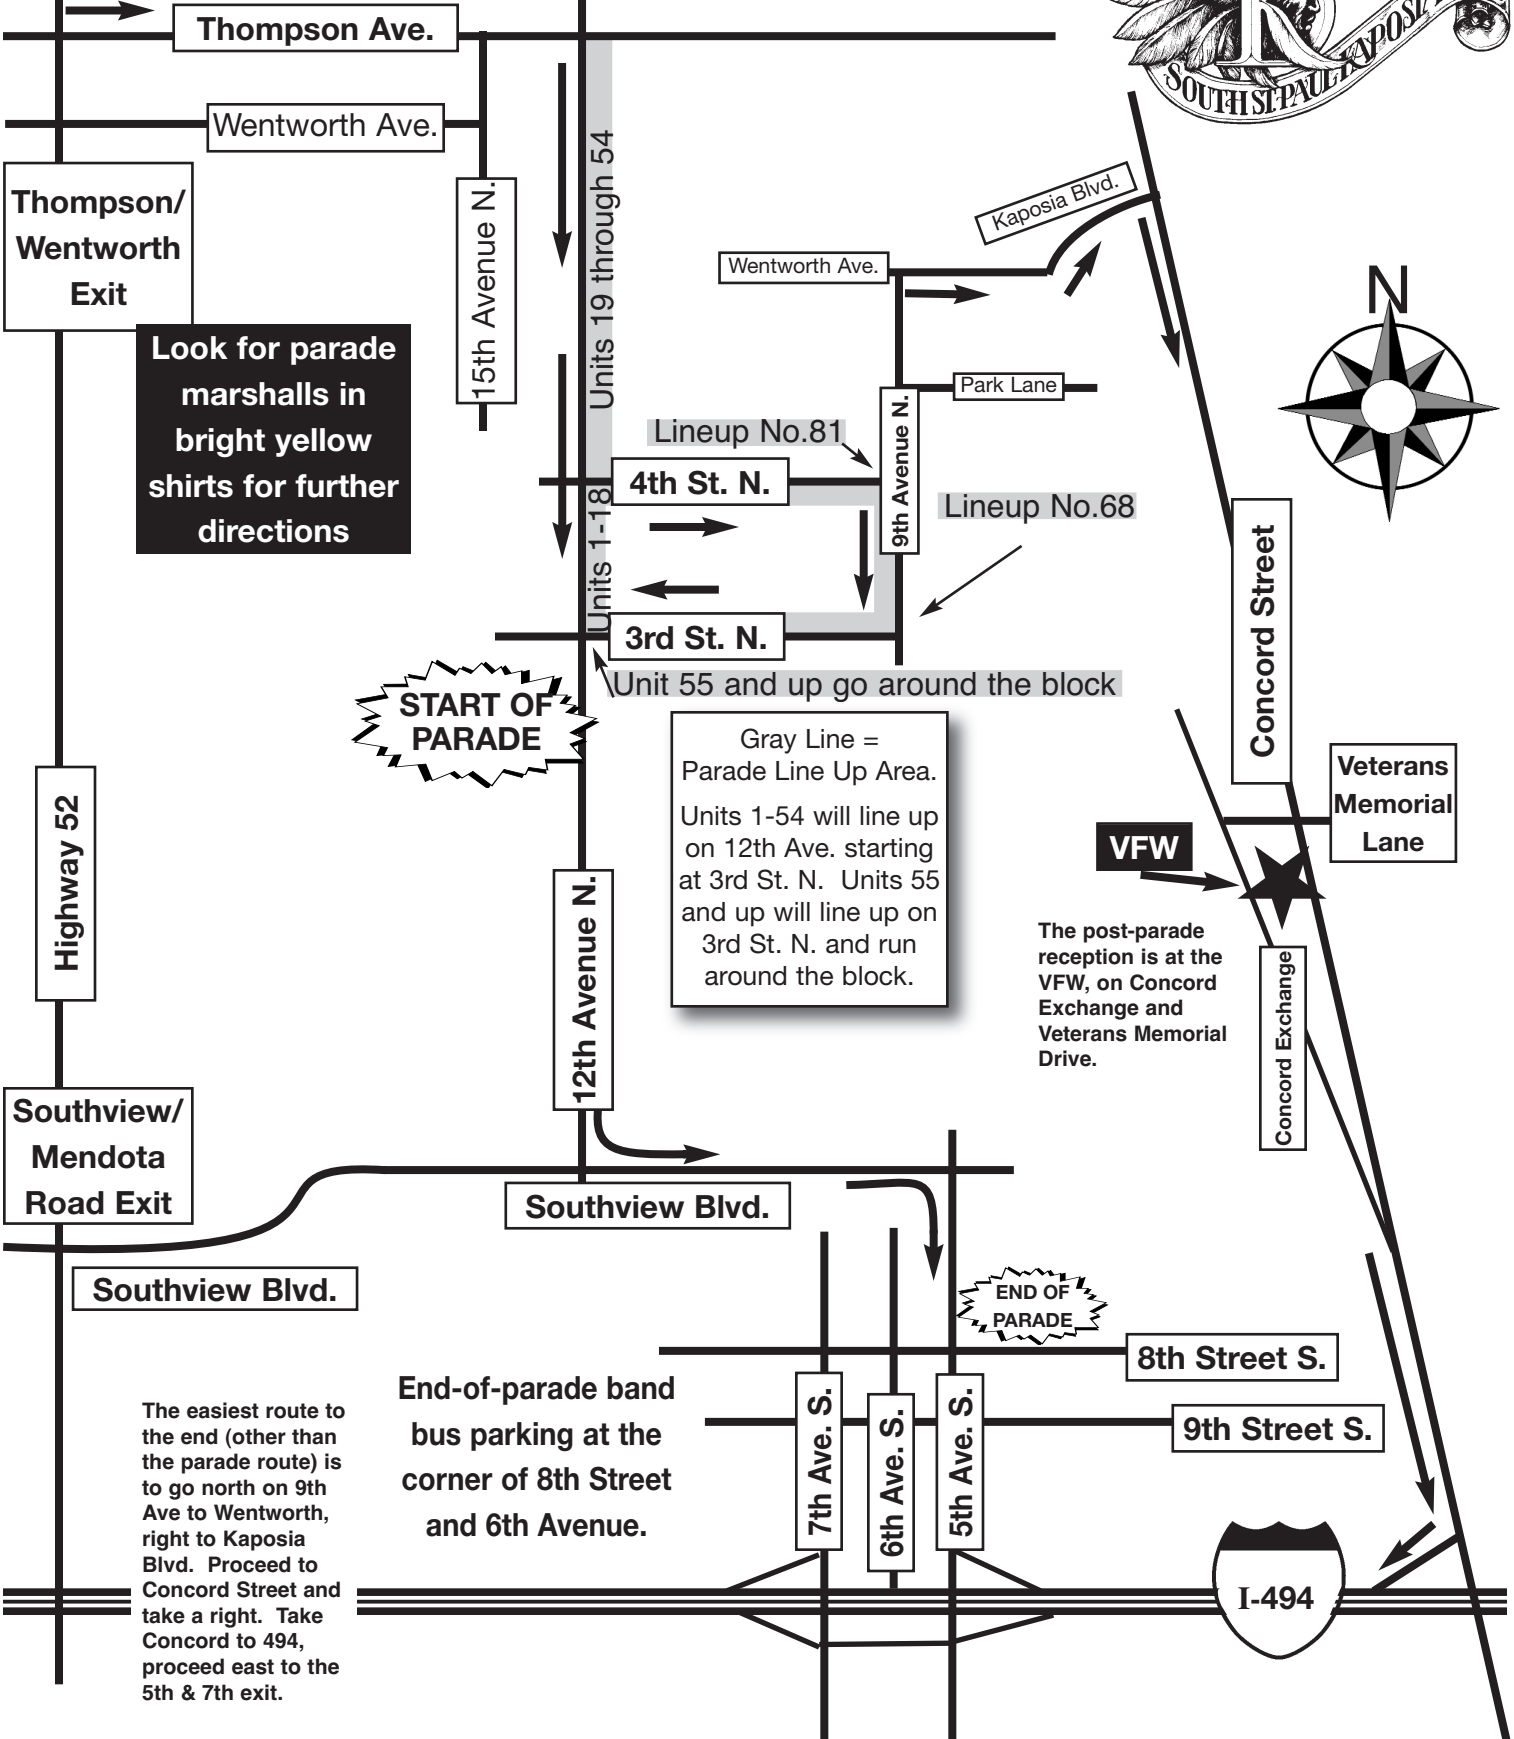

## 6:30 pm STEP OFF

Take the Thompson/ Wentworth exit off Highway 52, east to 12th Avenue and turn south. Parade Marshalls will direct you to your spot.

**Look for parade marshalls in bright yellow shirts for further directions**

**START OF PARADE**

Gray Line = Parade Line Up Area.  
Units 1-54 will line up on 12th Ave. starting at 3rd St. N. Units 55 and up will line up on 3rd St. N. and run around the block.

The post-parade reception is at the VFW, on Concord Exchange and Veterans Memorial Drive.

End-of-parade band bus parking at the corner of 8th Street and 6th Avenue.

The easiest route to the end (other than the parade route) is to go north on 9th Ave to Wentworth, right to Kaposia Blvd. Proceed to Concord Street and take a right. Take Concord to 494, proceed east to the 5th & 7th exit.